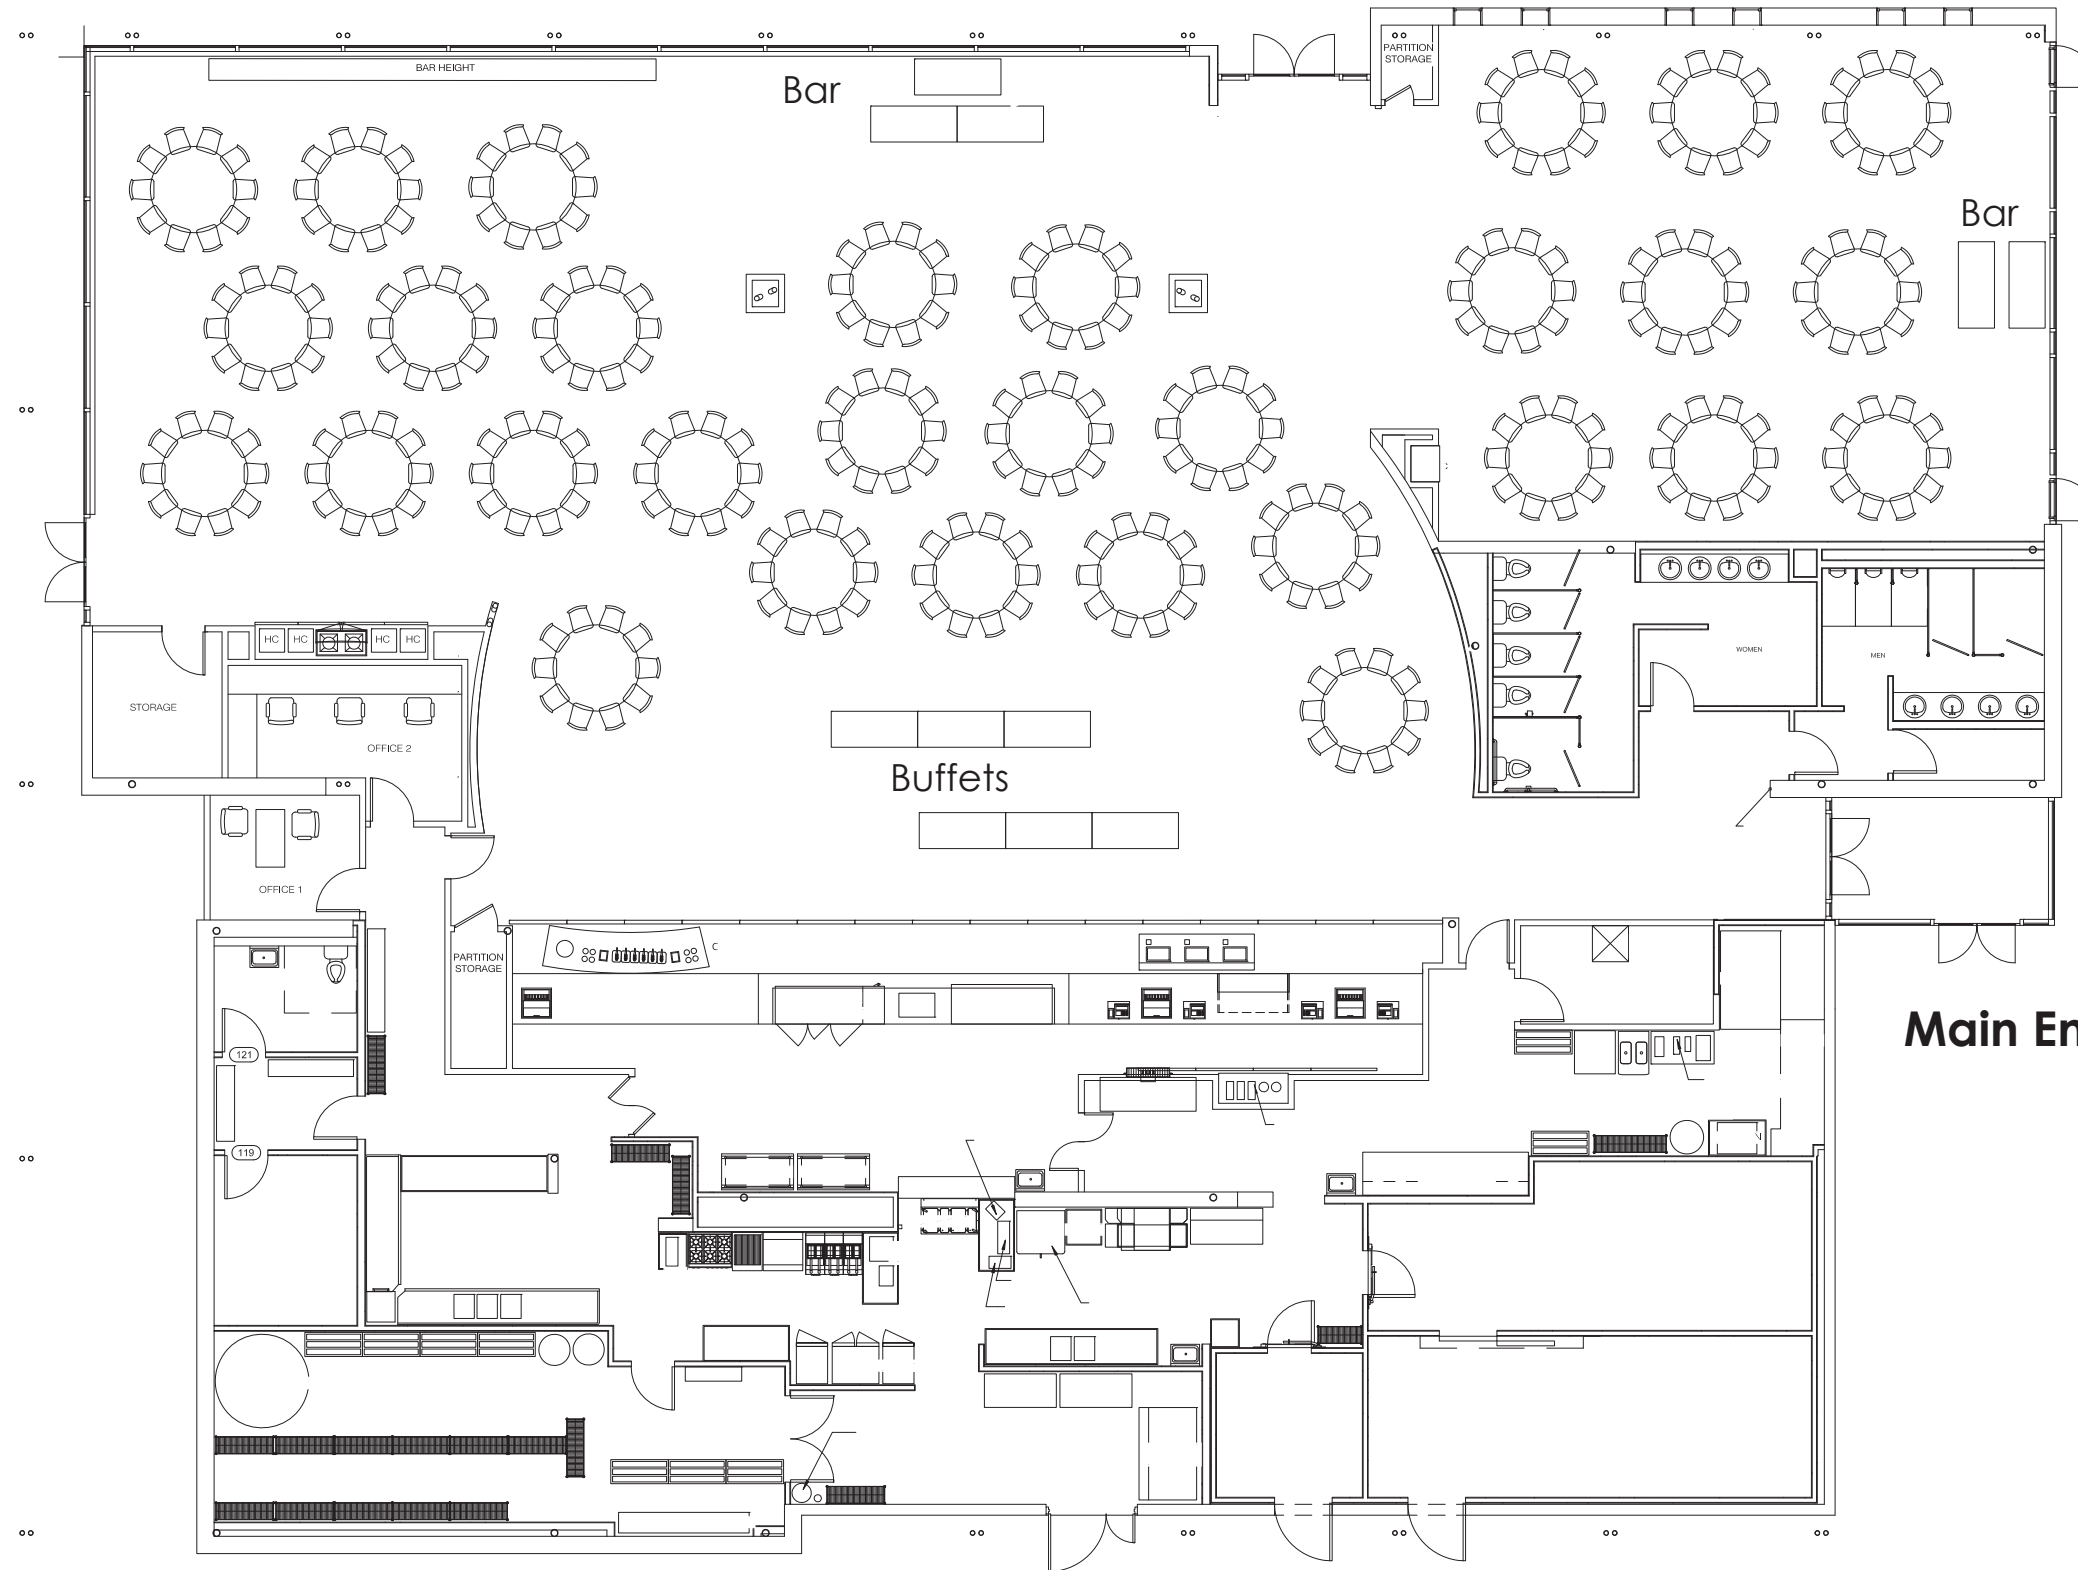

Prime Meridian Cafe & Flamingo Room

HOST AN EVENT!

Our new & improved indoor venue designed for social or corporate events.

Versatile Seating Options

Shown:

- (30) 60" Round 10 person tables
- Buffets & bars (2) bar locations