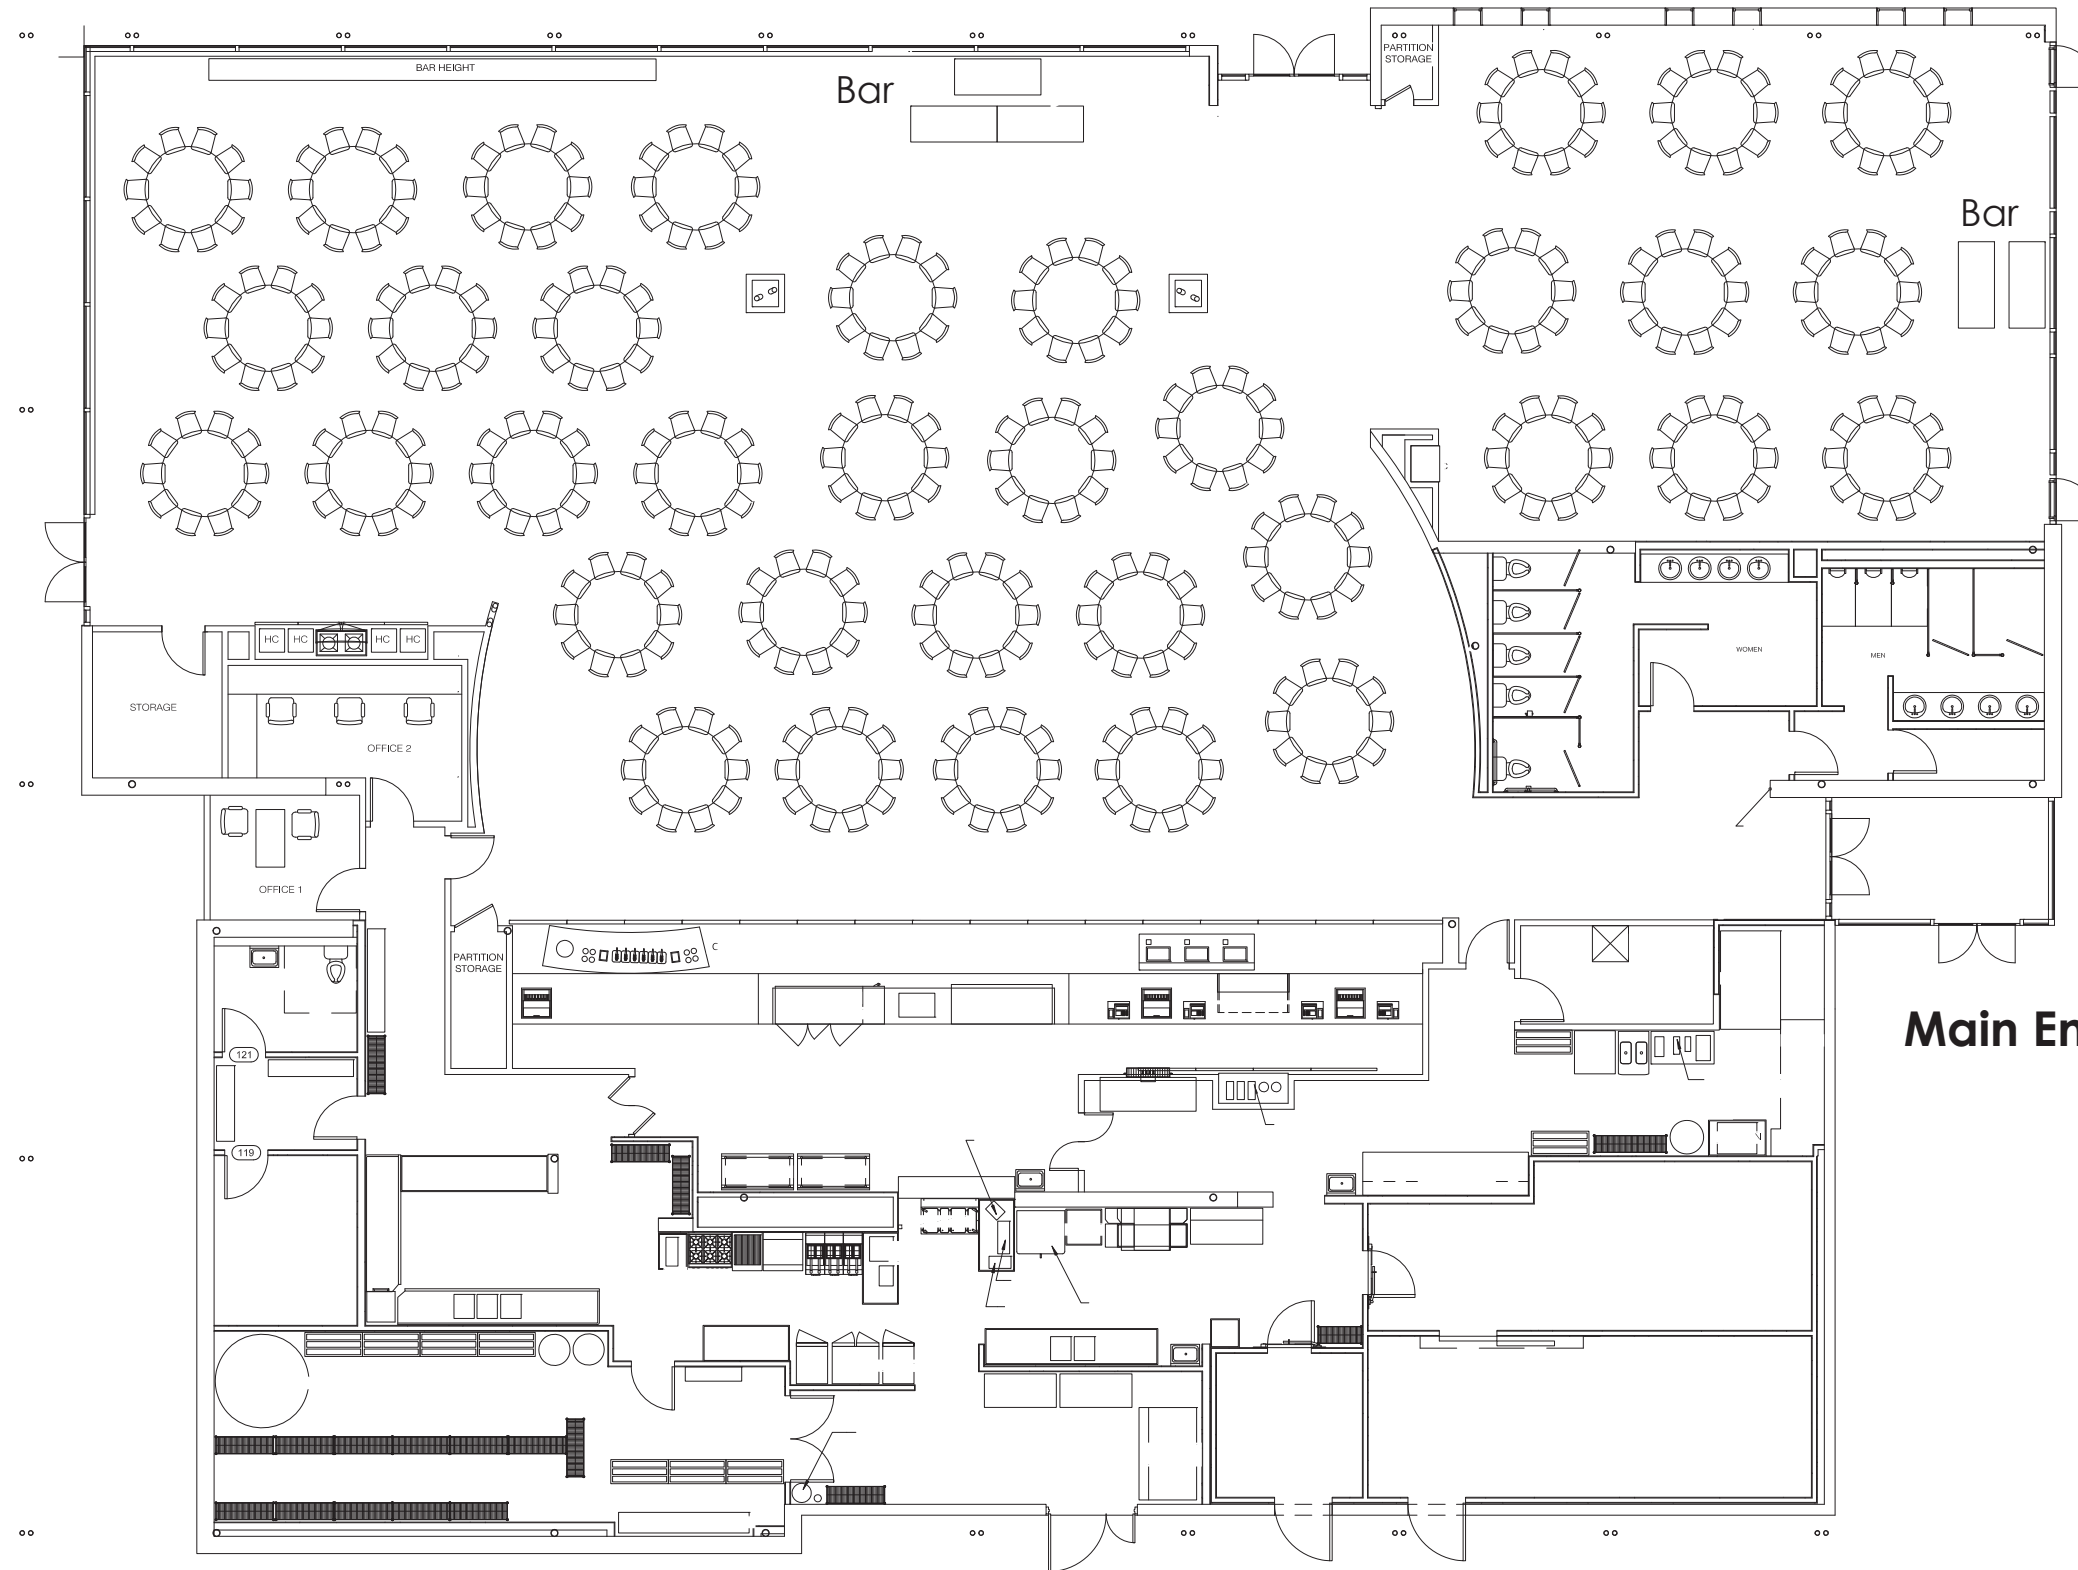

# Prime Meridian Cafe & Flamingo Room

## Versatile Seating Options

Shown:

- (35) 60" Round 10 person tables
- Bars (2) bar locations